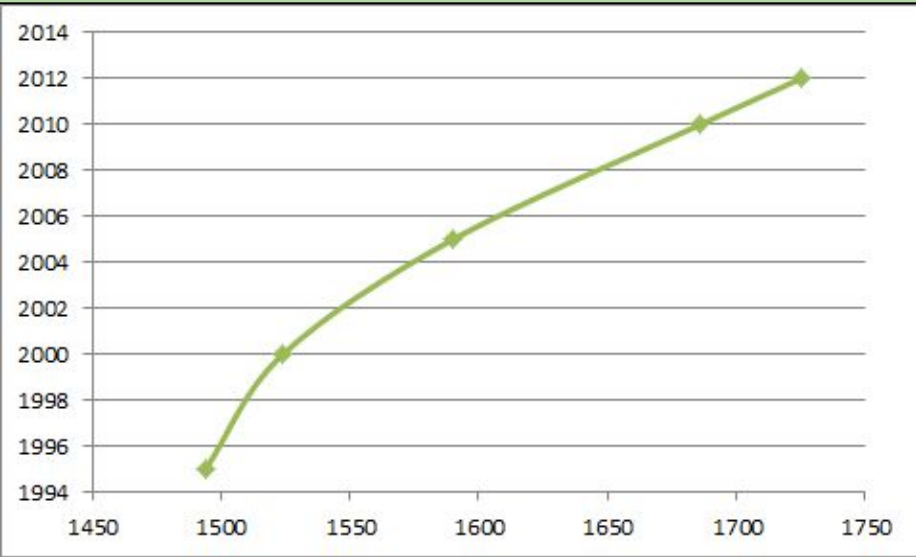

The increase of private and public forests area

Private