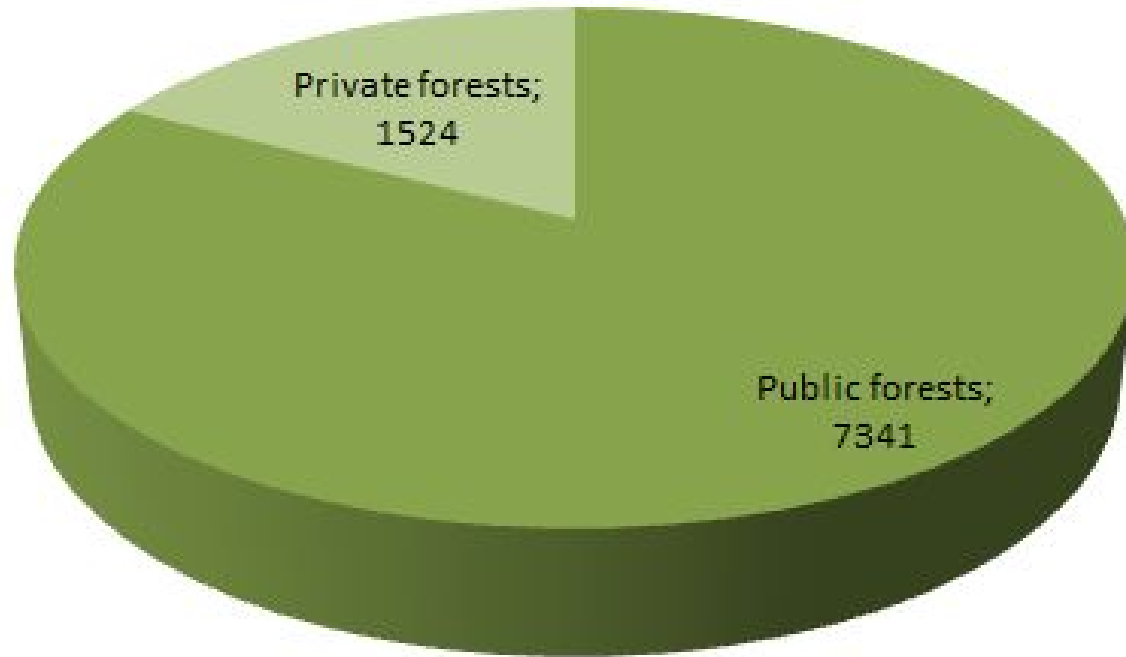

# Polish forests in Europe

In Poland afforestation amounts to 30% of the total area. Our forests constitute 6% of European Union green areas. We have more coniferous than deciduous trees.

# Forests in Poland- Today

Nowadays, Lubuskie province has the biggest afforestation rate. Green areas cover about 49% of the total province's area.

The condition of  
afforestation in hectars

in 1995

in 2000