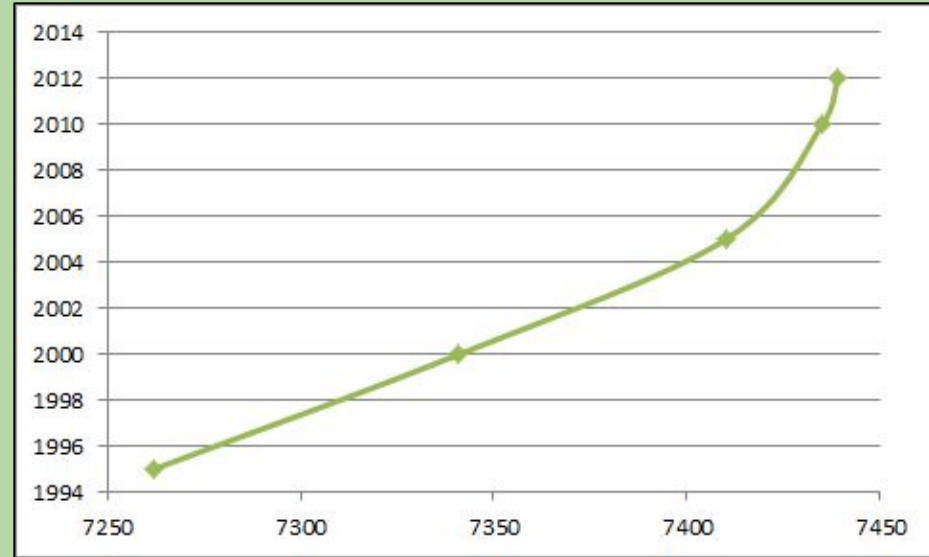

The increase of private and public forests area

Private

Public