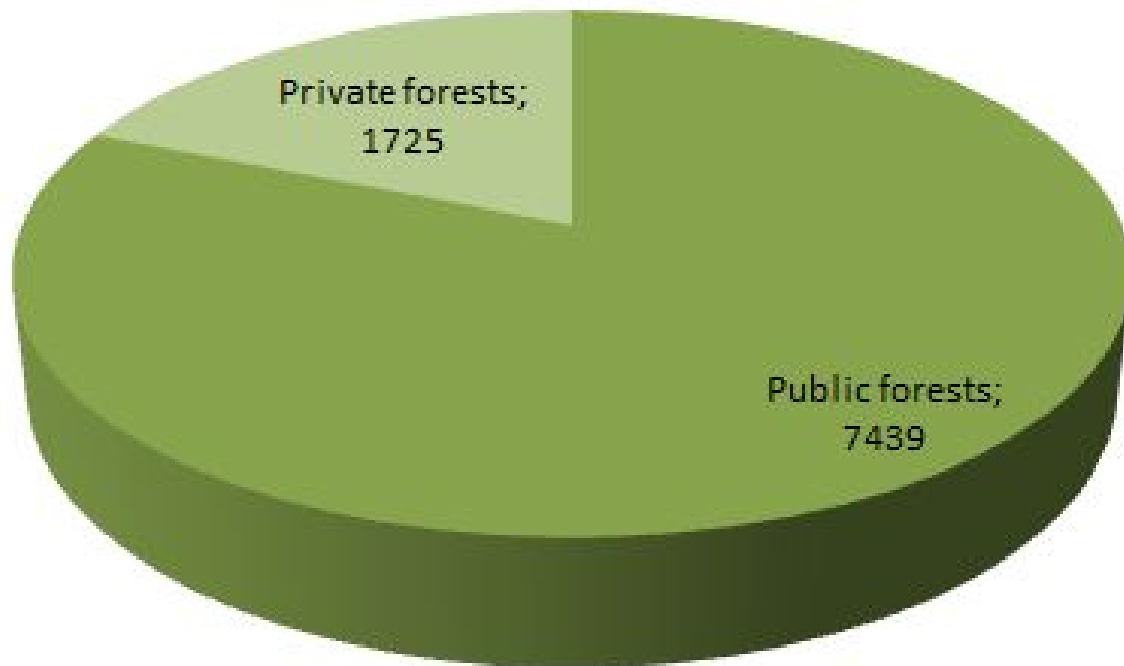

# Forests in Poland- Today

Nowadays, Lubuskie province has the biggest afforestation rate. Green areas cover about 49% of the total province's area.

The condition of  
afforestation in hectars

in 1995

in 2000

in 2005

in 2010

in 2012

# The increase of private and public forests area

Private

Public