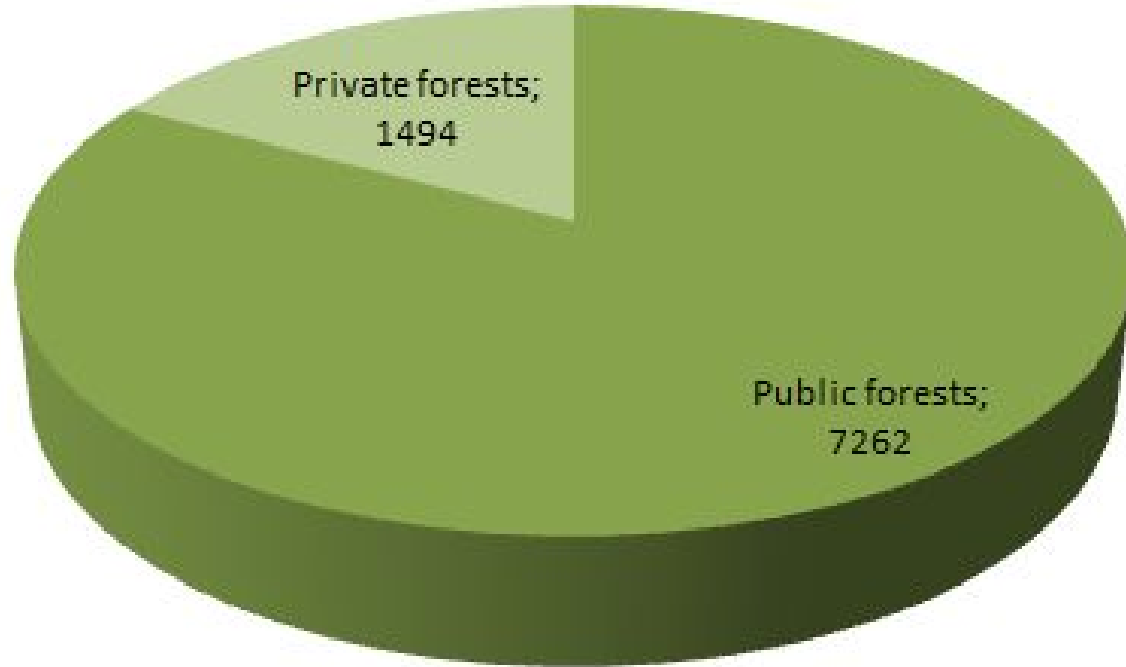

# Polish forests in Europe

In Poland afforestation amounts to 30% of the total area. Our forests constitute 6% of European Union green areas. We have more coniferous than deciduous trees.

# Forests in Poland- Today

Nowadays, Lubuskie province has the biggest afforestation rate. Green areas cover about 49% of the total province's area.

The condition of  
afforestation in hectars

in 1995

in 2000