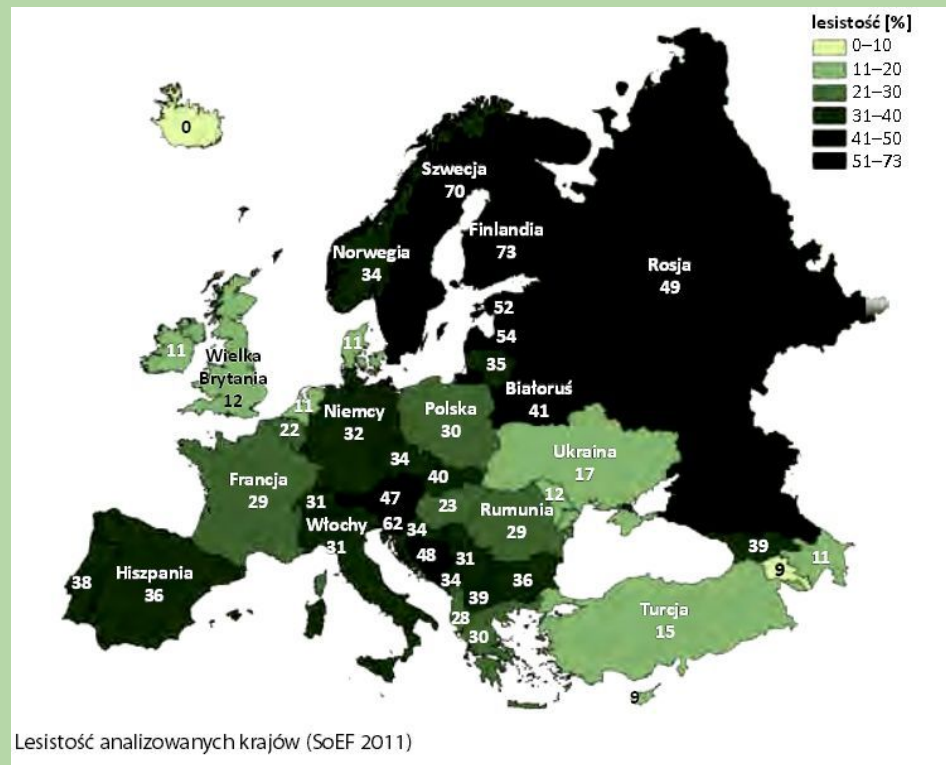

# Afforestation in Poland – the past and the present

‘Forest in Poland and Europe. Characteristics  
and management’

# Polish forests in Europe

In Poland afforestation amounts to 30% of the total area. Our forests constitute 6% of European Union green areas. We have more coniferous than deciduous trees.

# Forests in Poland- Today

Nowadays, Lubuskie province has the biggest afforestation rate. Green areas cover about 49% of the total province's area.

The condition of  
afforestation in hectars

in 1995

in 2000